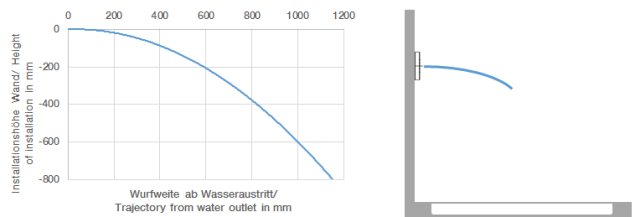

WATER BAR Concealed body spray FlowReduce - Dark Chrome

IMO

36 517 979

- HORIZONTAL RAIN, max. flow rate 6 l/min (at 3 bar)
- with anti-scale system
- cover plate 240 x 60 mm
- 1/2" connection
- This product can help a building meet the requirements of Green Building Rating Systems, e.g. LEED®, BREEAM®, DGNB

Required miscellaneous

- xGRID Installation track 555 mm -** 12 360 970 90

36 517 979

mm [inches]

Flow rate chart

Trajectory diagram

36 517 979